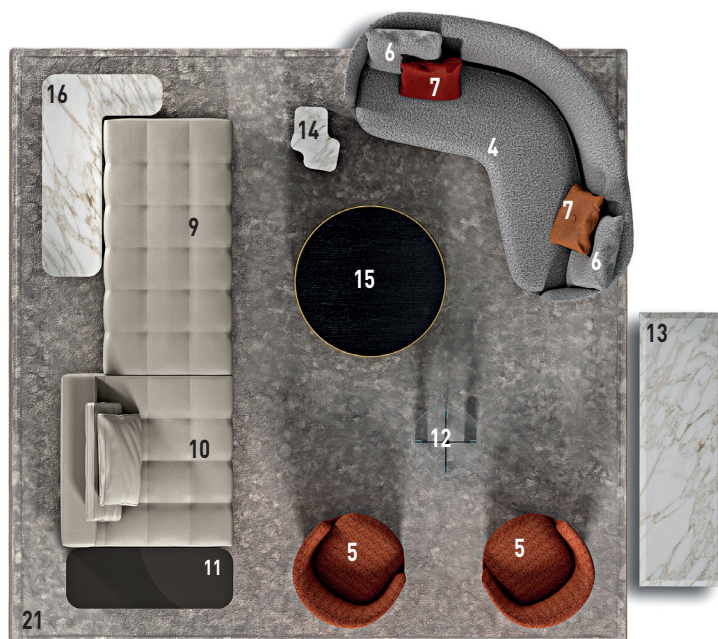

JACQUES — arrangement 05

SOFA ARRANGEMENT

- 1 **JACQUES**
SOFA CM 160X89 H78
- 2 **JACQUES**
"HIGH" ARMCHAIR - SWIVEL CM 78X85 H78
- 3 **JACQUES**
OTTOMAN Ø CM 40 H38
- 4 **JACQUES**
ANGLED SOFA CM 204X173 H74
- 5 **JACQUES**
"LOW" ARMCHAIR - SWIVEL CM 71X74 H66
- 6 **DECOR**
OPTIONAL CUSHION CM 50X50
- 7 **DECOR**
OPTIONAL CUSHION CM 43X43

Furnishing accessories

8
LAWRENCE "CLAN"
ELEMENT CM 168X112 H82 -
BACKREST CM 112 - DX

9
LAWRENCE "CLAN"
OTTOMAN CM 168X112 H40

10
LAWRENCE "CLAN"
ELEMENT CM 112X112 H82 - BACKREST
CM 112

11
SONG
CONSOLE CM 110X40 H36

12
ELLIS
COFFEE TABLE Ø CM 45 H50

13
CALDER "BRONZE"
"LIVING" SIDEBOARD CM 180X55 H55

14
LOU
COFFEE TABLE CM 41X33 H45

15
CAULFIELD "GOLD"
COFFEE TABLE Ø CM 100 H28

16
SONG
CORNER CONSOLE CM 80X134 H36 - DX

17
ELLIS
COFFEE TABLE Ø CM 30 H45

18
SONG
COFFEE TABLE Ø CM 120 H28

19
CAULFIELD "GOLD"
COFFEE TABLE Ø CM 35 H45

20
DIBBETS "RIM"
RUG CM 400X400

21
DIBBETS "RIM"
RUG CM 400X400

Settings